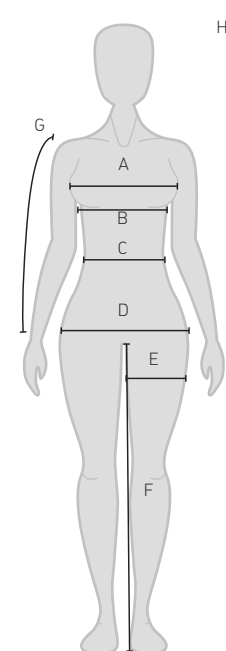

A. CHEST (inch)	29 1/8 - 30 3/4	30 3/4 - 32 1/4	32 1/4 - 33 3/8	33 3/8 - 35 3/8	35 3/8 - 37	37 - 38 5/8	38 5/8 - 40 1/8	40 1/8 - 41 3/4	41 3/4 - 43 1/4	43 1/4 - 44 7/8
B. BUST (inch)	30 3/4 - 32 1/4	32 1/4 - 33 3/8	33 3/8 - 35 3/8	35 3/8 - 37	37 - 38 5/8	38 5/8 - 40 1/8	40 1/8 - 41 3/4	41 3/4 - 43 1/4	43 1/4 - 44 7/8	44 7/8 - 46 1/2
C. WAIST (inch)	22 7/8 - 24 3/8	24 3/8 - 26	26 - 27 1/2	27 1/2 - 29 1/8	29 1/8 - 30 3/4	30 3/4 - 32 1/4	32 1/4 - 33 3/8	33 3/8 - 35 3/8	35 3/8 - 37	37 - 38 5/8
D. HIP (inch)	32 1/4 - 33 3/8	33 3/8 - 35 3/8	35 3/8 - 37	37 - 38 5/8	38 5/8 - 40 1/8	40 1/8 - 41 3/4	41 3/4 - 43 1/4	43 1/4 - 44 7/8	44 7/8 - 46 1/2	46 1/2 - 48
E. THIGH (inch)	19 5/8 - 20 1/8	20 1/2 - 20 7/8	21 1/4 - 21 5/8	22 - 22 1/2	22 1/2 - 23 1/4	23 1/4 - 24	24 1/4 - 24 3/4	25 1/4 - 25 5/8	26 - 26 3/4	26 3/4 - 27 1/4
F. INNER LEG (inch)	28 3/8 - 28 3/4	29 1/8 - 29 1/2	29 1/2 - 30 3/8	30 3/4 - 31 1/8	31 1/2 - 31 5/8	32 1/4 - 32 3/4	33 1/8 - 33 1/2	33 3/8 - 34 1/4	33 3/8 - 34 1/4	33 3/8 - 34 1/4
G. OUTER ARM (inch)	19 5/8 - 20 1/8	20 1/2 - 20 7/8	21 1/4 - 21 5/8	22 - 22 1/2	22 1/2 - 23 1/4	23 1/4 - 24	24 1/4 - 24 3/4	24 3/4 - 25 1/8	25 1/4 - 25 5/8	25 1/4 - 25 5/8
H. HEIGHT (inch)	5'2" - 5'3"	5'4" - 5'5"	5'5" - 5'6"	5'7" - 5'8"	5'8" - 5'9"	5'10" - 5'11"	5'11" - 6'	5'11" - 6'	6'1" - 6'2"	6'1" - 6'2"

HOW TO MEASURE

- A. Chest - Measure around the fullest part, under the armpits, keeping the tape horizontal.
  B. Bust - Measure around the fullest part of the bust, keeping the tape horizontal.
  C. Waist - Measure around the natural waist line, inline with the navel, keeping the tape horizontal.
  D. Hip - Measure around the fullest part of your hips, about 20cm below waist line, keeping the tape horizontal.

- E. Thigh - Measure around the thigh just below the crotch, keeping the tape horizontal.
  F. Inseam - Stand against a wall, ask someone else to measure from the crotch to the bottom of your leg.
  G. Arm Length - Measure from shoulder (Humerus) to wrist.
  H. Height - Stand against a wall, ask someone else to measure from the floor to the top of your head, keeping the tape vertical.

× GLOVES SIZE CHART

INTERNATIONAL SIZE	3XS	2XS	XS	S	M	L	XL	XXL	3XL
MEN'S HAND MEASUREMENT (cm)				17.8 - 20.3	20.3 - 21.6	21.6 - 22.9	22.9 - 24.1	24.1 - 25.4	25.4 - 27.9
WOMEN'S HAND MEASUREMENT (cm)	16.5 - 17.8			17.8 - 19	19 - 20.3	20.3 - 21.6	21.6 - 22.9		
KIDS' HAND MEASUREMENT (cm)	13.8 - 14.3	14.4 - 14.9	15 - 15.9	15.6 - 16.7	16.8 - 17.5	17.6 - 18.3	18.4 - 19.1		

U.S. SIZE	3XS	2XS	XS	S	M	L	XL	XXL	3XL
MEN'S HAND MEASUREMENT (inch)				7 1/2 - 8	8 - 8 1/2	8 1/2 - 9	9 - 9 1/2	9 1/2 - 10	10 - 11
WOMEN'S HAND MEASUREMENT (inch)	6 1/2 - 7			7 - 7 1/2	7 1/2 - 8	8 - 8 1/2	8 1/2 - 9		
KIDS' HAND MEASUREMENT (inch)	5 1/4 - 5 1/2	5 1/2 - 6	6 - 6 1/4	6 1/4 - 6 1/2	6 1/2 - 7	7 - 7 1/4	7 1/4 - 7 1/2